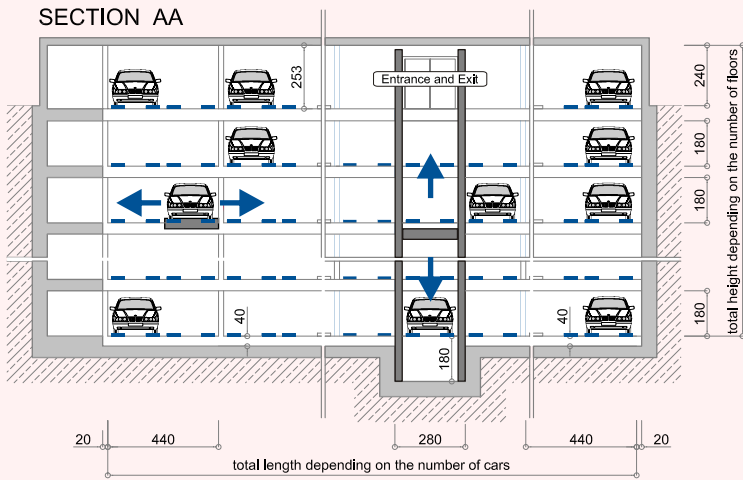

swiss-park C-Type

All information subject to technical modification.

Dimensions in cm.

Automatic parking – Palletless systems

07/2007