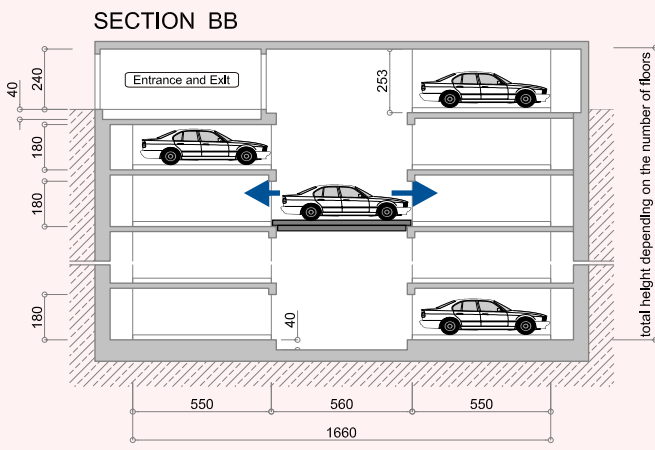

swiss-park C-Type

All information subject to technical modification.

Dimensions in cm.

Automatic parking – Palletless systems

07/2007