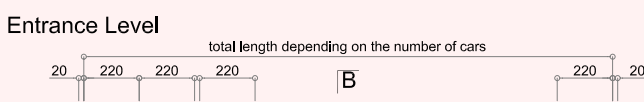

swiss-park C-Type

All information subject to technical modification.

Dimensions in cm.

Automatic parking – Palletless systems

07/2007