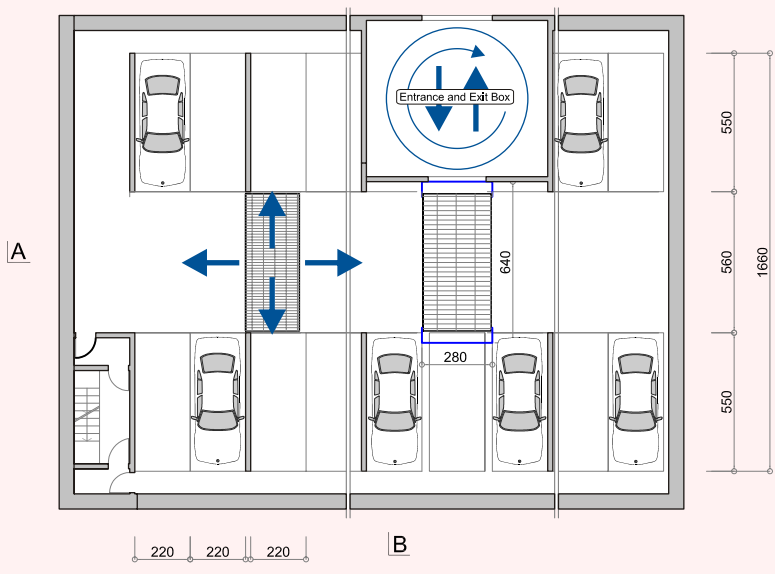

swiss-park C-Type

All information subject to technical modification.

Dimensions in cm.

Automatic parking – Palletless systems

07/2007